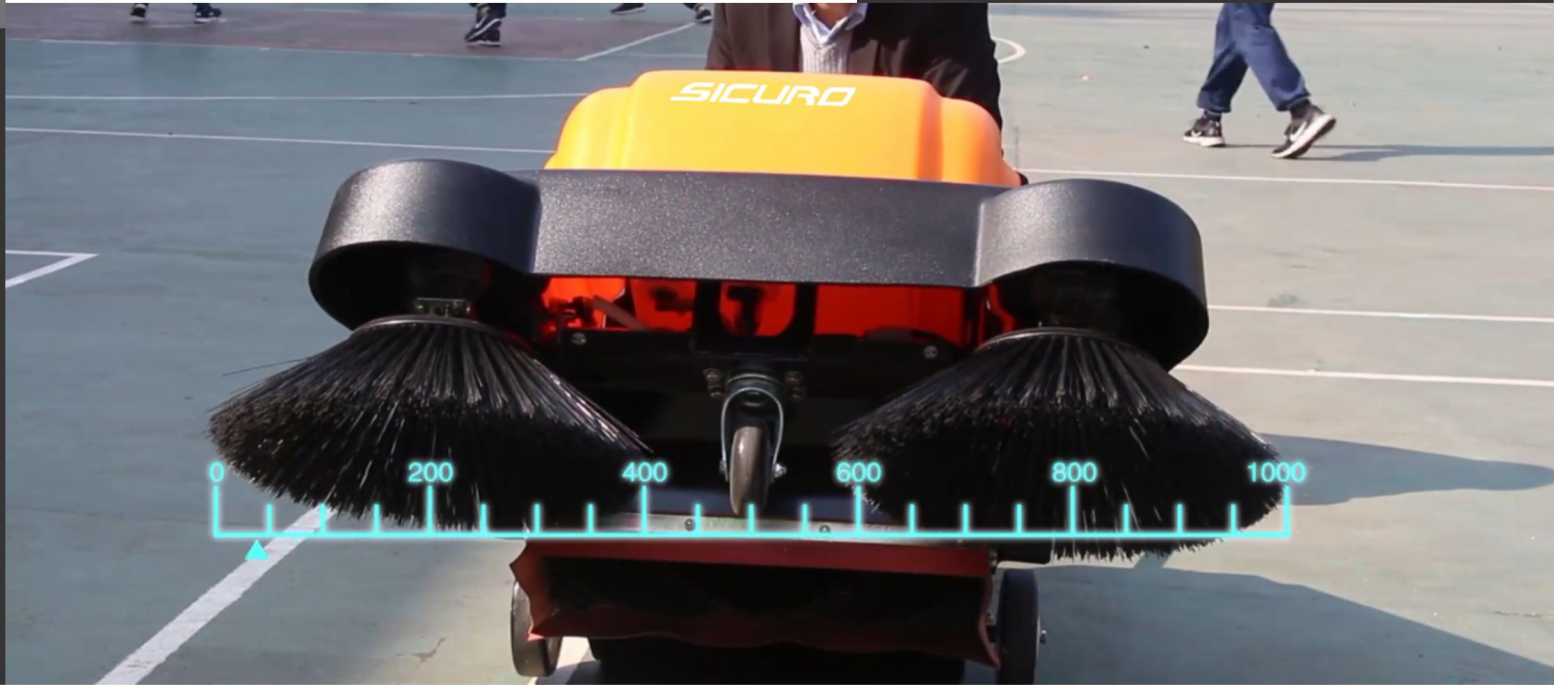

SWEEPING MACHINE

SICURO SW 700

SICURO™
Work Together

TECHNICAL SPECIFICATION

SW 700

Rated Voltage	24 V / 225 Ah
Working width with one/Two side Brush	900 mm/1200 mm
Main Brush Width	700 mm
Working Efficiency	6600 Square meter/Hour
Brush Motor	400W*24V
Traction Motor	500W*24V
Forward Speed	0-7 Km/Hr
Max Gradient	15%
Vacuum Motor	400W*24V
Hopper/ Dust Tank Capacity	90 L
Filter Surface Area	6 Meter Square
Size	1650*645*1350 (L*W*H)
Machine Weight	570 KG
Noise Level	<68db(A)
Water Tank	45 Liter

SICURO

SW 500

Industrial Hand Push Road Sweeping Machine /Floor Sweeper

The sweeper machine looks stylish and the lines are both smooth and powerful, abundant color.

The whole machine can be easily tilted back and forth, easy to clean through the road potholes and large pieces of garbage.

The operation panel is clean and easy to operate, and the operator can operate without professional training

You can choose to add watering function, spray water to the front, to suppress the slight dust. To meet the cleaning of high-end venues.

SICURO

Technical Specifications:

Battery	12V, 100AH
Battery life	5h
Power	270W
Current	45A
Main brush length	400mm
Side brush diameter	400mm
Cleaning Efficiency	4000 M ² /h
Sweeping Cleaning width	1000mm
Trash Can volume	22L
Optional Tank volume	12L